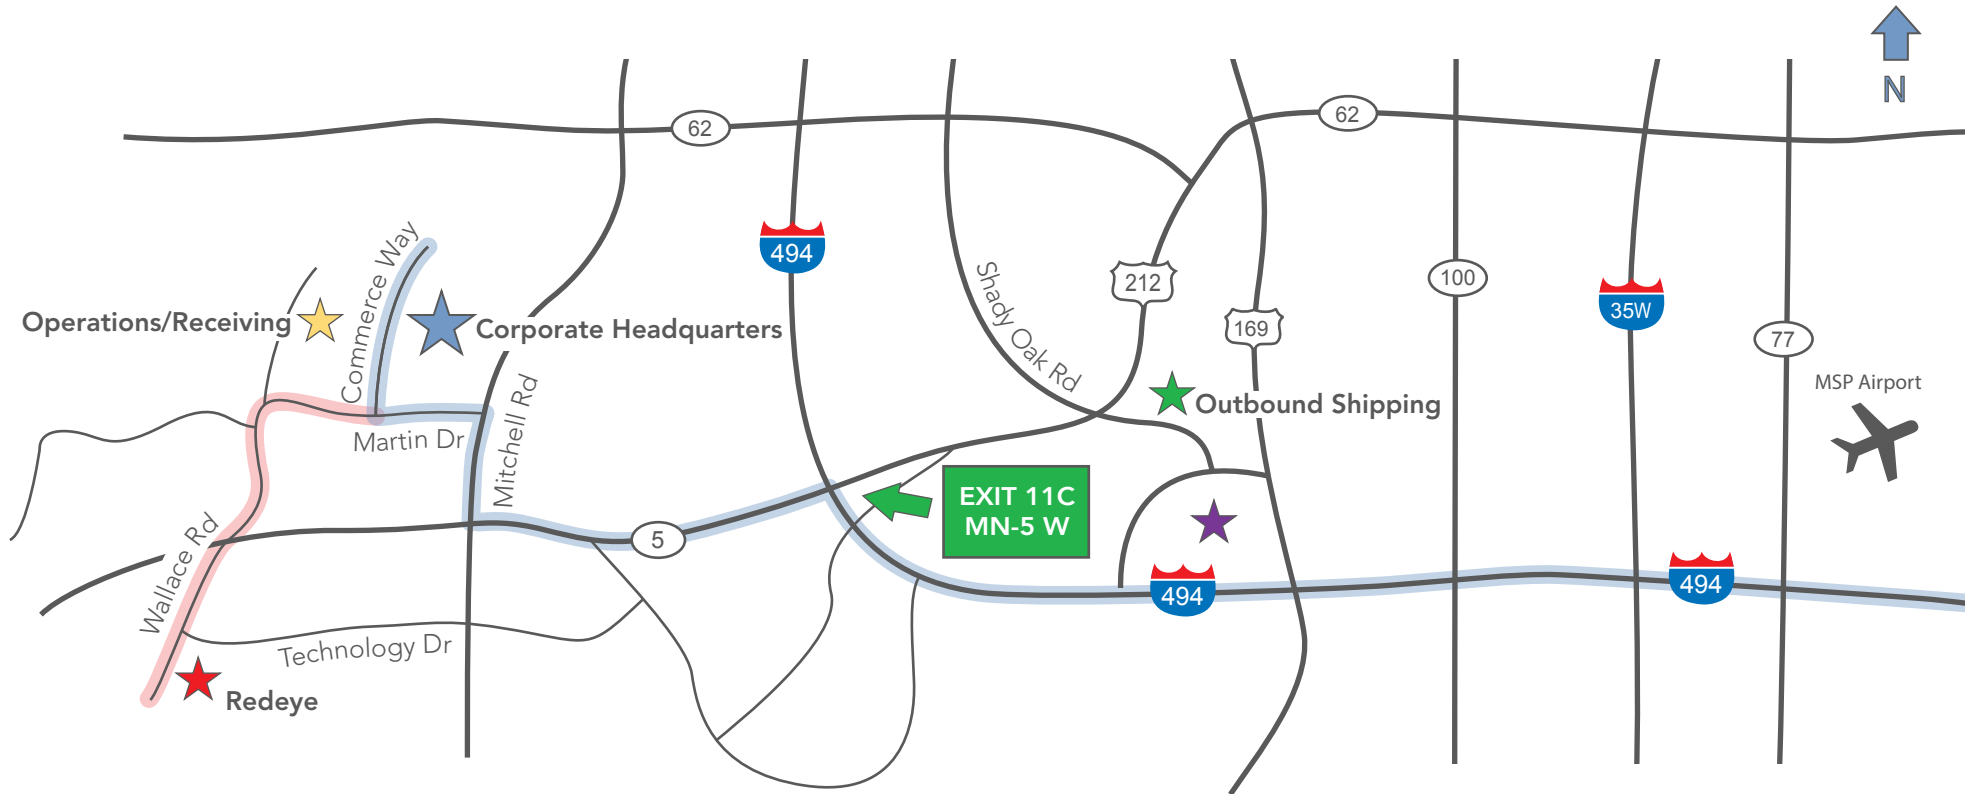

★ Corporate Headquarters North America
7665 Commerce Way
Eden Prairie, MN 55344
Phone: 952.937.3000
Fax: 952.937.0070
Email: info@stratasys.com
Website: www.stratasys.com

DIRECTIONS:
From the airport:
1. Interstate 494 West
2. Exit 11C (MN-5 West)
3. Exit Mitchell Rd, turn RIGHT
4. LEFT on Martin Dr
5. RIGHT on Commerce Way
6. RIGHT into Edenvale Business Center

From Downtown Minneapolis:
Interstate 35W South to Interstate 494 West

★ Operations/Receiving
7640 Commerce Way
Eden Prairie, MN 55344

★ Outbound Shipping
6855 Shady Oak Rd
Eden Prairie, MN 55344

★ Redeye
8081 Wallace Rd
Eden Prairie, MN 55344

★ North American Subsidiary Headquarters (NASH)
9600 West 76th Street
Eden Prairie, MN 55344