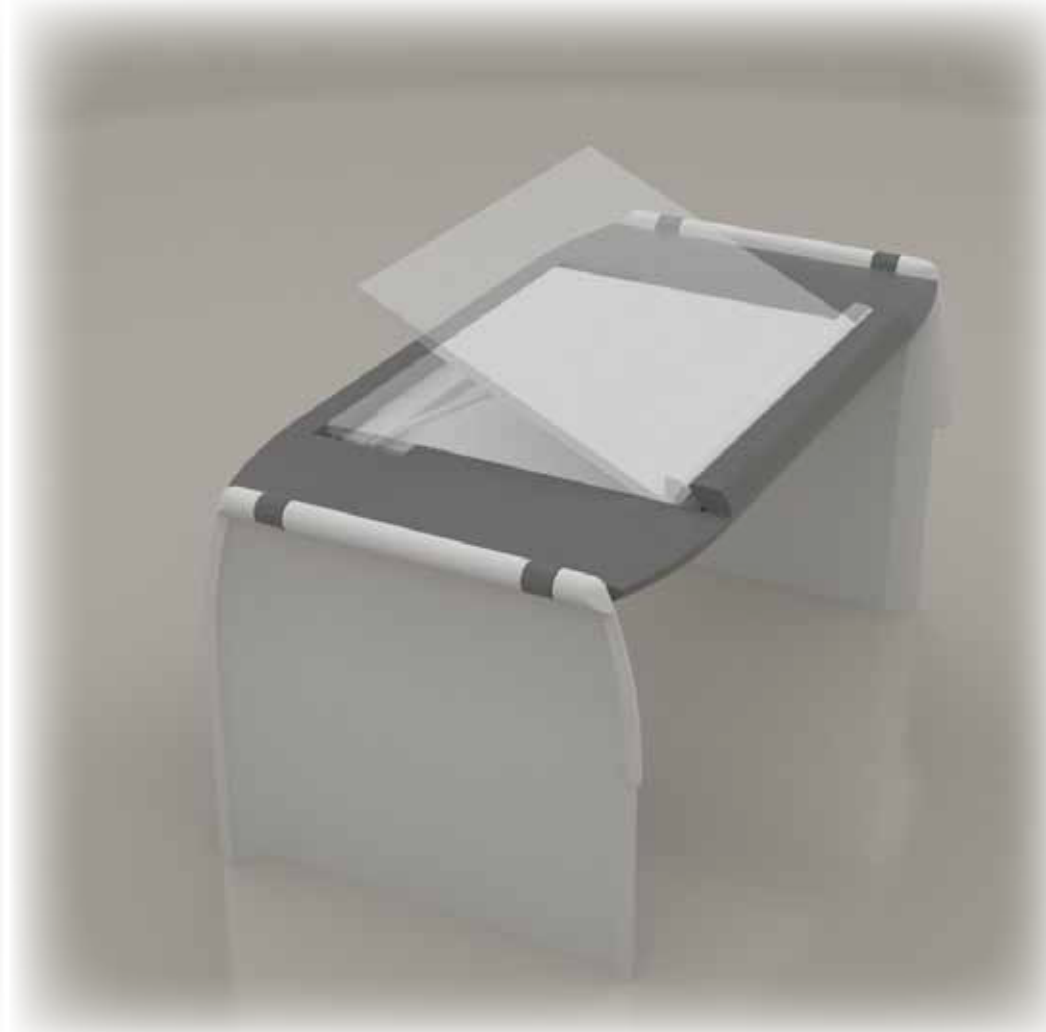

desk2go

THE PROBLEM: There is an inherent problem with the concept of a laptop. It is unsafe to use on your lap. Current laptop design with heat management on the bottom often gets blocked and causes the laptop to overheat which may cause health issues and poor performance. The desk2go aims at solving this problem.

In the closed position, desk2go allows you to comfortably, conveniently, and safely carry your laptop anywhere.

In the open position, desk2go makes using your laptop while sitting on the floor, on a chair or on the subway an enjoyable experience.

increase the angle of inclination on desk2go for a comfortable and easy way to use you laptop in bed. Handsfree!

With desk2go, your laptop case becomes a collapsible, portable desk. Its safe platform provides a rigid, desk-like surface which prevents the laptop from overheating while allowing you to use it comfortably, virtually anywhere. The adjustable platform makes it easy to use the laptop in situations where the absence of a desk would make it uncomfortable and inconvenient; such as sitting on the couch, sitting down on the floor and even while lying down in bed.